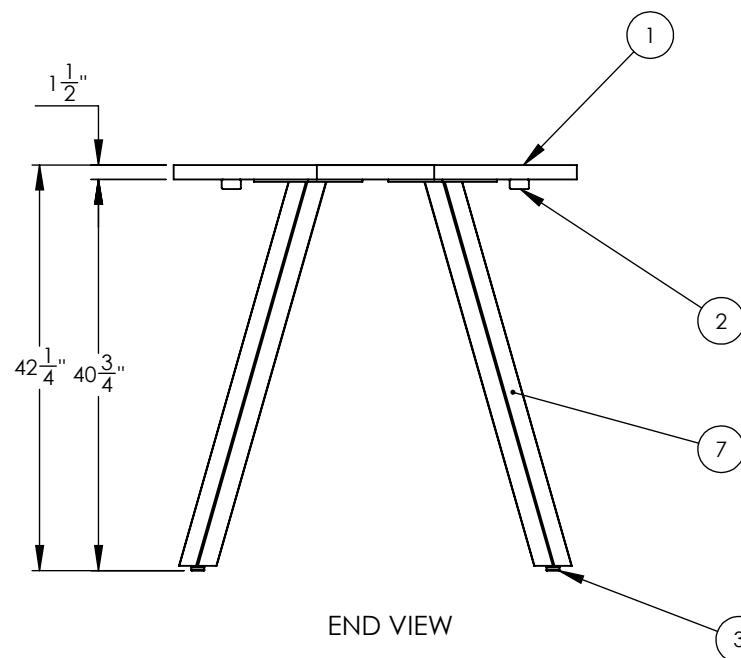

END VIEW

6845 WEDGWOOD COURT NORTH
MAPLE GROVE, MN 55311
800-242-2443 : www.nevers.com

PROPRIETARY AND CONFIDENTIAL
THE INFORMATION CONTAINED IN THIS DRAWING IS THE
SOLE PROPERTY OF NEVERS INDUSTRIES, INC. ANY
REPRODUCTION IN PART OR AS A WHOLE WITHOUT
WRITTEN PERMISSION IS PROHIBITED
NOT RESPONSIBLE FOR OTHER TRADES SCOPE OF WORK

DRAWINGS PRODUCED FOR

COMPANY:
NEVERS
REP GROUP:

SIGNED APPROVED / DATE:

NOTES:

MATERIAL:
EXISTING TOP FROM SHOWROOM

FINISH:
SEE SCHEDULE

REV: DESCRIPTION: BY: DATE:

DRAWING STATUS:
FOR PRODUCTION

SCALE: 1:20

WEIGHT:

DIMENSIONS ARE IN INCHES

PROJECT NAME:

NEOCON

PRODUCT NO:

117676-01

TITLE:

RIO MADERA

COLLECTION:

LEEZA COLLECTION

SIZE: 42"x84"x42 1/4"

QTY: 1

DRAWN: DATE: SALES: CHECKED:

JAMES 5/31/2019

5/31/2019

SALE ORDER:

117676

WORK ORDER:

22373

DRAWING NO:

117676-01

REV:

A

SHEET:

1 OF 1