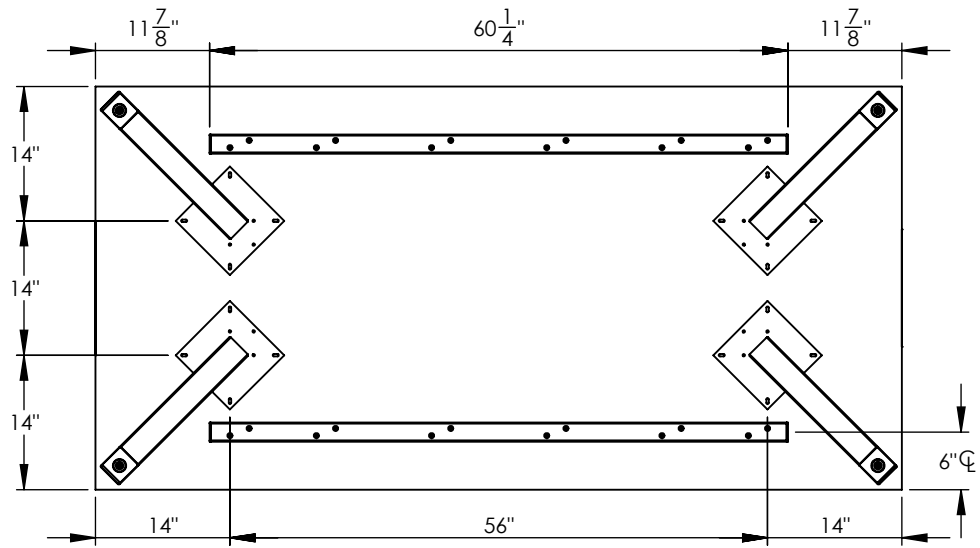

ITEM NO.	PART NUMBER	DESCRIPTION	FINISH	QTY.
1	TOP^117676-01	CUSTOM RIO LAYUP	WALNUT	1
2	5' (60") ANTI-SAG SUPPORT BAR<AS MACHINED>	5' (60") ANTI-SAG SUPPORT BAR	BLACK	2
3	MOD SILVER LEVELER	INCLUDED WITH LEG		4
7	ANGLED LEG BASE (40.75 AT 22 DEG)<AS MACHINED>	ANGLED LEG BASE (LEZZA)	BLACK	4

TOP

FRONT

ISOMETRIC

END VIEW

6845 WEDGWOOD COURT NORTH
MAPLE GROVE, MN 55311
800-242-2443 : www.nevers.com

PROPRIETARY AND CONFIDENTIAL
THE INFORMATION CONTAINED IN THIS DRAWING IS THE
SOLE PROPERTY OF NEVERS INDUSTRIES, INC. ANY
REPRODUCTION IN PART OR AS A WHOLE WITHOUT
WRITTEN PERMISSION IS PROHIBITED
NOT RESPONSIBLE FOR OTHER TRADES SCOPE OF WORK

SCALE: 1:20

WEIGHT:

DIMENSIONS ARE IN INCHES

PROJECT NAME:

NEOCON

PRODUCT NO:

117676-01

TITLE:

RIO MADERA

COLLECTION:

LEEZA COLLECTION

SIZE: 42"x84"x42 1/4"

QTY: 1

DRAWN: DATE: SALES: CHECKED:

JAMES 5/31/2019

5/31/2019