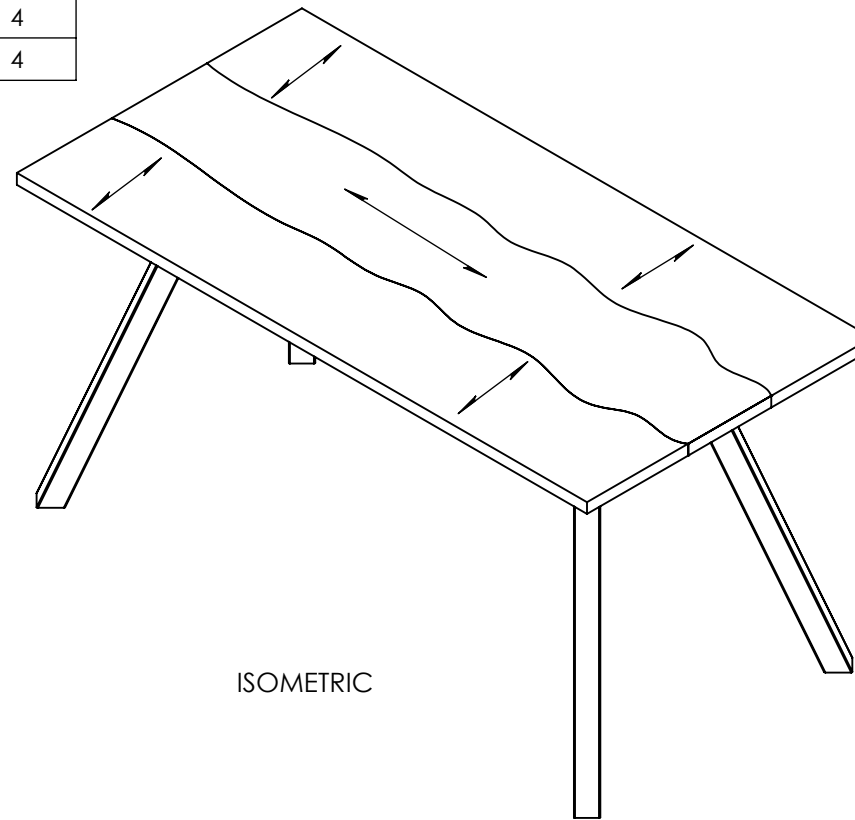

ITEM NO.	PART NUMBER	DESCRIPTION	FINISH	QTY.
1	TOP^117676-01	CUSTOM RIO LAYUP	WALNUT	1
2	5' (60") ANTI-SAG SUPPORT BAR<AS MACHINED>	5' (60") ANTI-SAG SUPPORT BAR	BLACK	2
3	MOD SILVER LEVELER	INCLUDED WITH LEG		4
7	ANGLED LEG BASE (40.75 AT 22 DEG)<AS MACHINED>	ANGLED LEG BASE (LEZZA)	BLACK	4

TOP

FRONT

ISOMETRIC

END VIEW

6845 WEDGWOOD COURT NORTH
MAPLE GROVE, MN 55311
800-242-2443 : www.nevers.com

PROPRIETARY AND CONFIDENTIAL
THE INFORMATION CONTAINED IN THIS DRAWING IS THE
SOLE PROPERTY OF NEVERS INDUSTRIES, INC. ANY
REPRODUCTION IN PART OR AS A WHOLE WITHOUT
WRITTEN PERMISSION IS PROHIBITED
NOT RESPONSIBLE FOR OTHER TRADES SCOPE OF WORK

SCALE: 1:20

WEIGHT:

DIMENSIONS ARE IN INCHES

PROJECT NAME:

NEOCON

PRODUCT NO:

117676-01

TITLE:

RIO MADERA

COLLECTION:

LEEZA COLLECTION

SIZE: 42"x84"x42 1/4"

QTY: 1

DRAWN: DATE: SALES: CHECKED:

JAMES 5/31/2019

5/31/2019