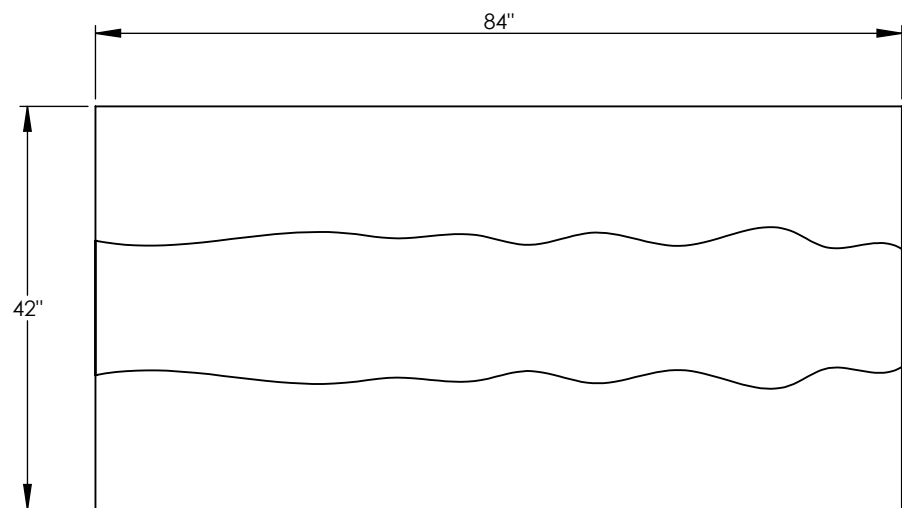

ITEM NO.	PART NUMBER	DESCRIPTION	FINISH	QTY.
1	TOP^117676-01	CUSTOM RIO LAYUP	WALNUT	1
2	5' (60") ANTI-SAG SUPPORT BAR<AS MACHINED>	5' (60") ANTI-SAG SUPPORT BAR	BLACK	2
3	MOD SILVER LEVELER	INCLUDED WITH LEG		4
7	ANGLED LEG BASE (40.75 AT 22 DEG)<AS MACHINED>	ANGLED LEG BASE (LEZZA)	BLACK	4

TOP

FRONT

ISOMETRIC

END VIEW

6845 WEDGWOOD COURT NORTH
MAPLE GROVE, MN 55311
800-242-2443 : www.nevers.com

PROPRIETARY AND CONFIDENTIAL
THE INFORMATION CONTAINED IN THIS DRAWING IS THE
SOLE PROPERTY OF NEVERS INDUSTRIES, INC. ANY
REPRODUCTION IN PART OR AS A WHOLE WITHOUT
WRITTEN PERMISSION IS PROHIBITED
NOT RESPONSIBLE FOR OTHER TRADES SCOPE OF WORK

SCALE: 1:20

WEIGHT:

DIMENSIONS ARE IN INCHES

PROJECT NAME:

NEOCON

PRODUCT NO:

117676-01

TITLE:

RIO MADERA

COLLECTION:

LEEZA COLLECTION

SIZE: 42"x84"x42 1/4"

QTY: 1

DRAWN: DATE: SALES: CHECKED:

JAMES 5/31/2019

5/31/2019