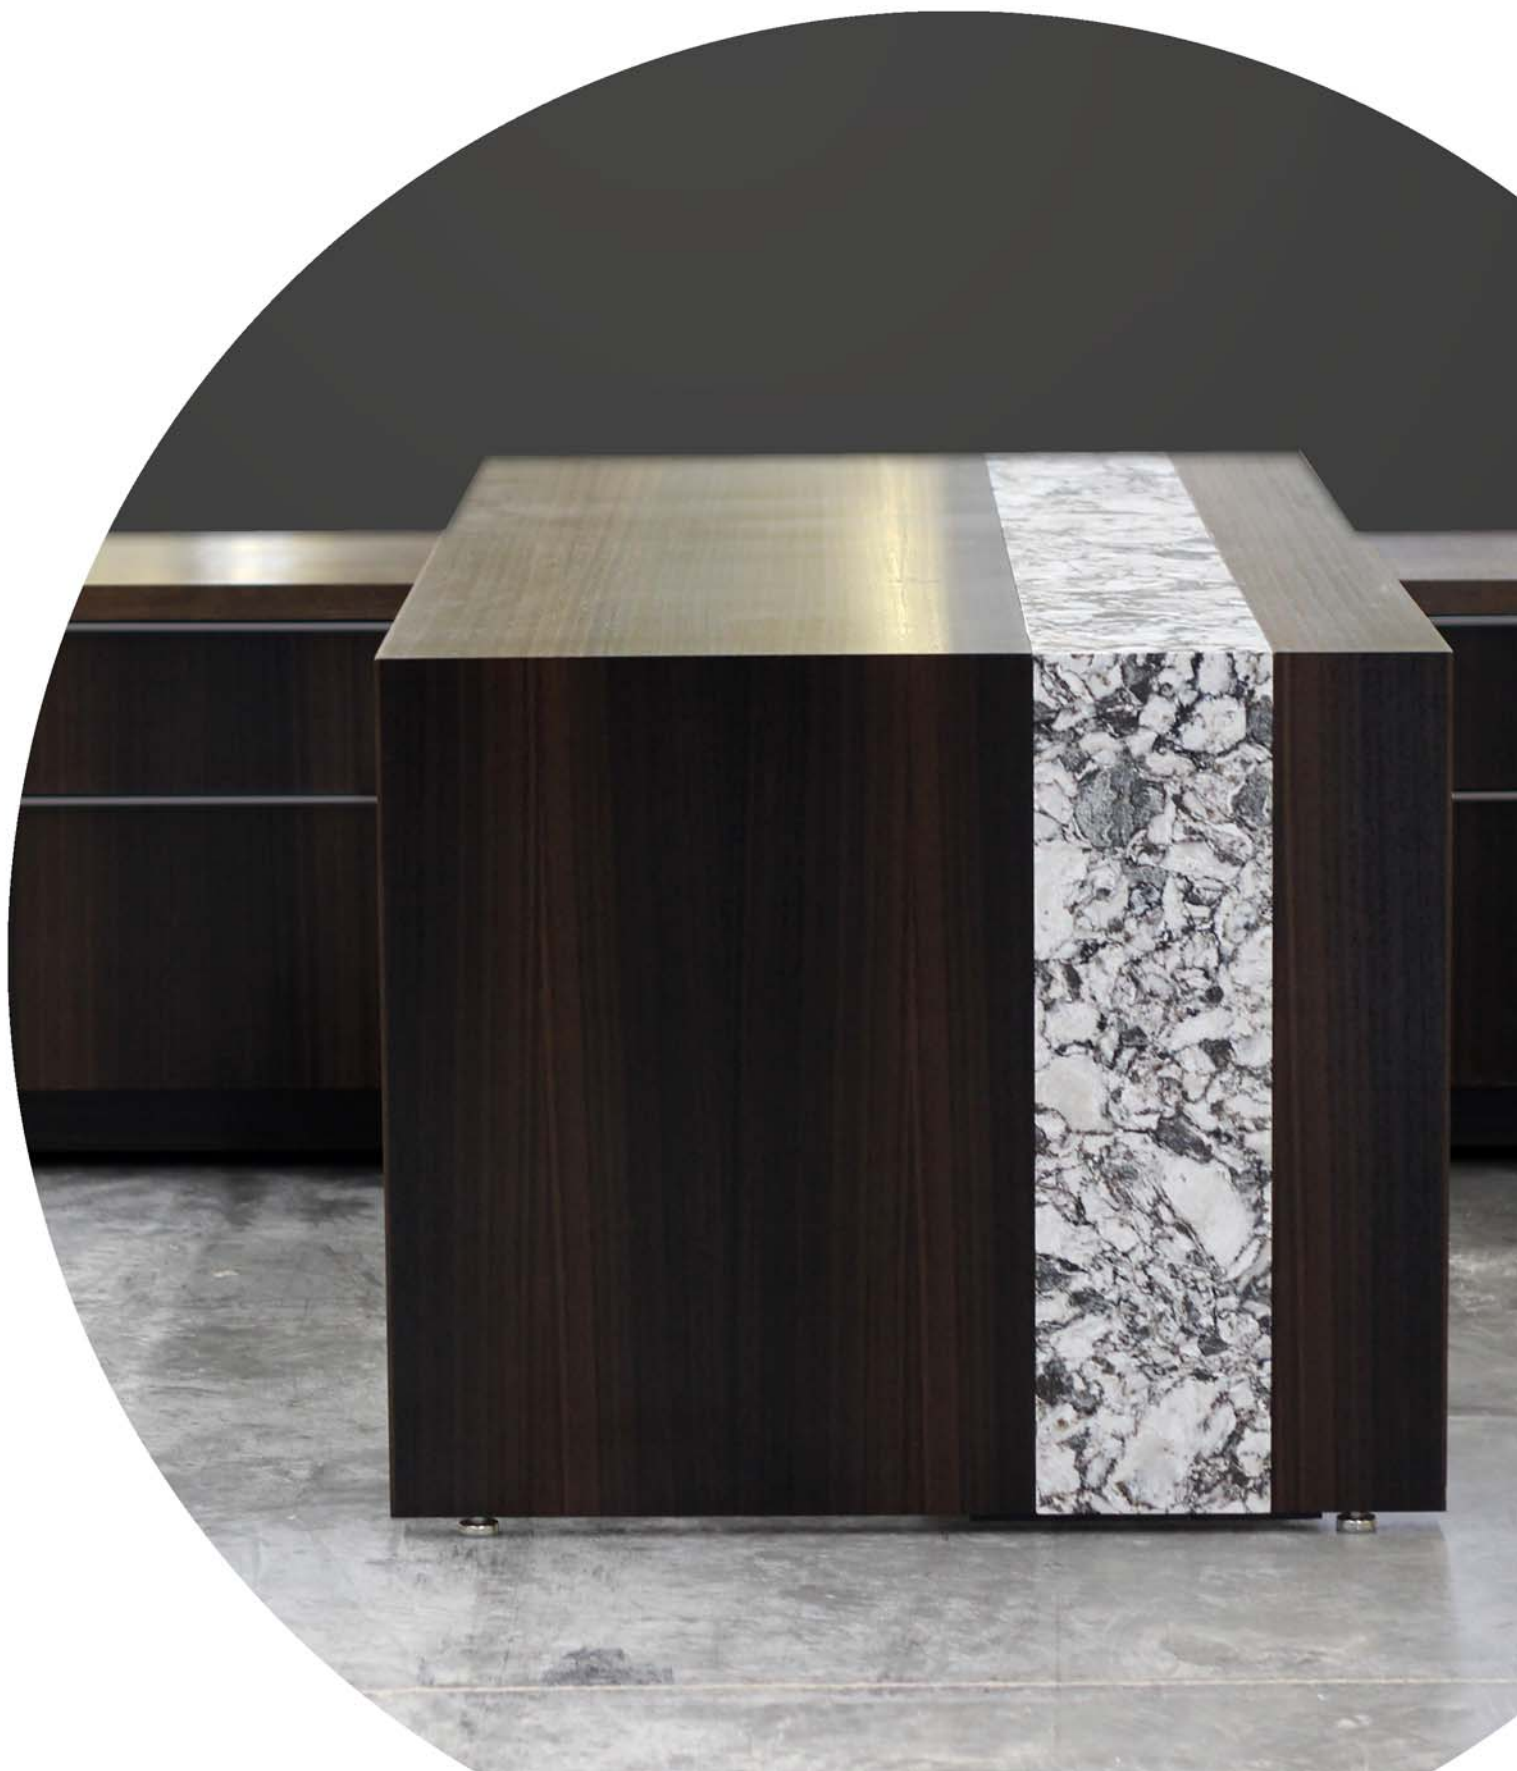

 **NEVERS**[®]
WORK IN STYLE

CAZZADOR[™]
EXECUTIVE OFFICE

CAZZADOR™

EXECUTIVE OFFICE

Stunning. Irresistible. Unique.

Forget ordinary. Nevers' new Cazzador executive office desk frames a powerful, linear tone for your work space. The blend of hand-crafted wood and precision-fit stone presents unique, definitive prestige with fresh, bold style from any angle.

Designed by Terry Hunt

108"W x 25.5"H x 36"D
Return | 3 Sets of Box/File Drawers
 | 1 Hinged Door | Maple Dovetailed Drawers |
 Dark Bronze Continuous Pulls |
 Quarter Figured Fumed Eucalyptus
 Veneer in Natural Finish

LIST PRICE as shown \$41,760

72"W x 30"H x 36"D Desk
 Premium Cambria® Huntley Quartz
 Surface Stone Inlay Waterfall |
 Quarter Figured Fumed Eucalyptus
 Veneer in Natural Finish

NEVERS.
 WORK IN STYLE

To place your order or get answers to product questions,
 call 800.242.2443, fax 800.258.5591 or visit nevers.com