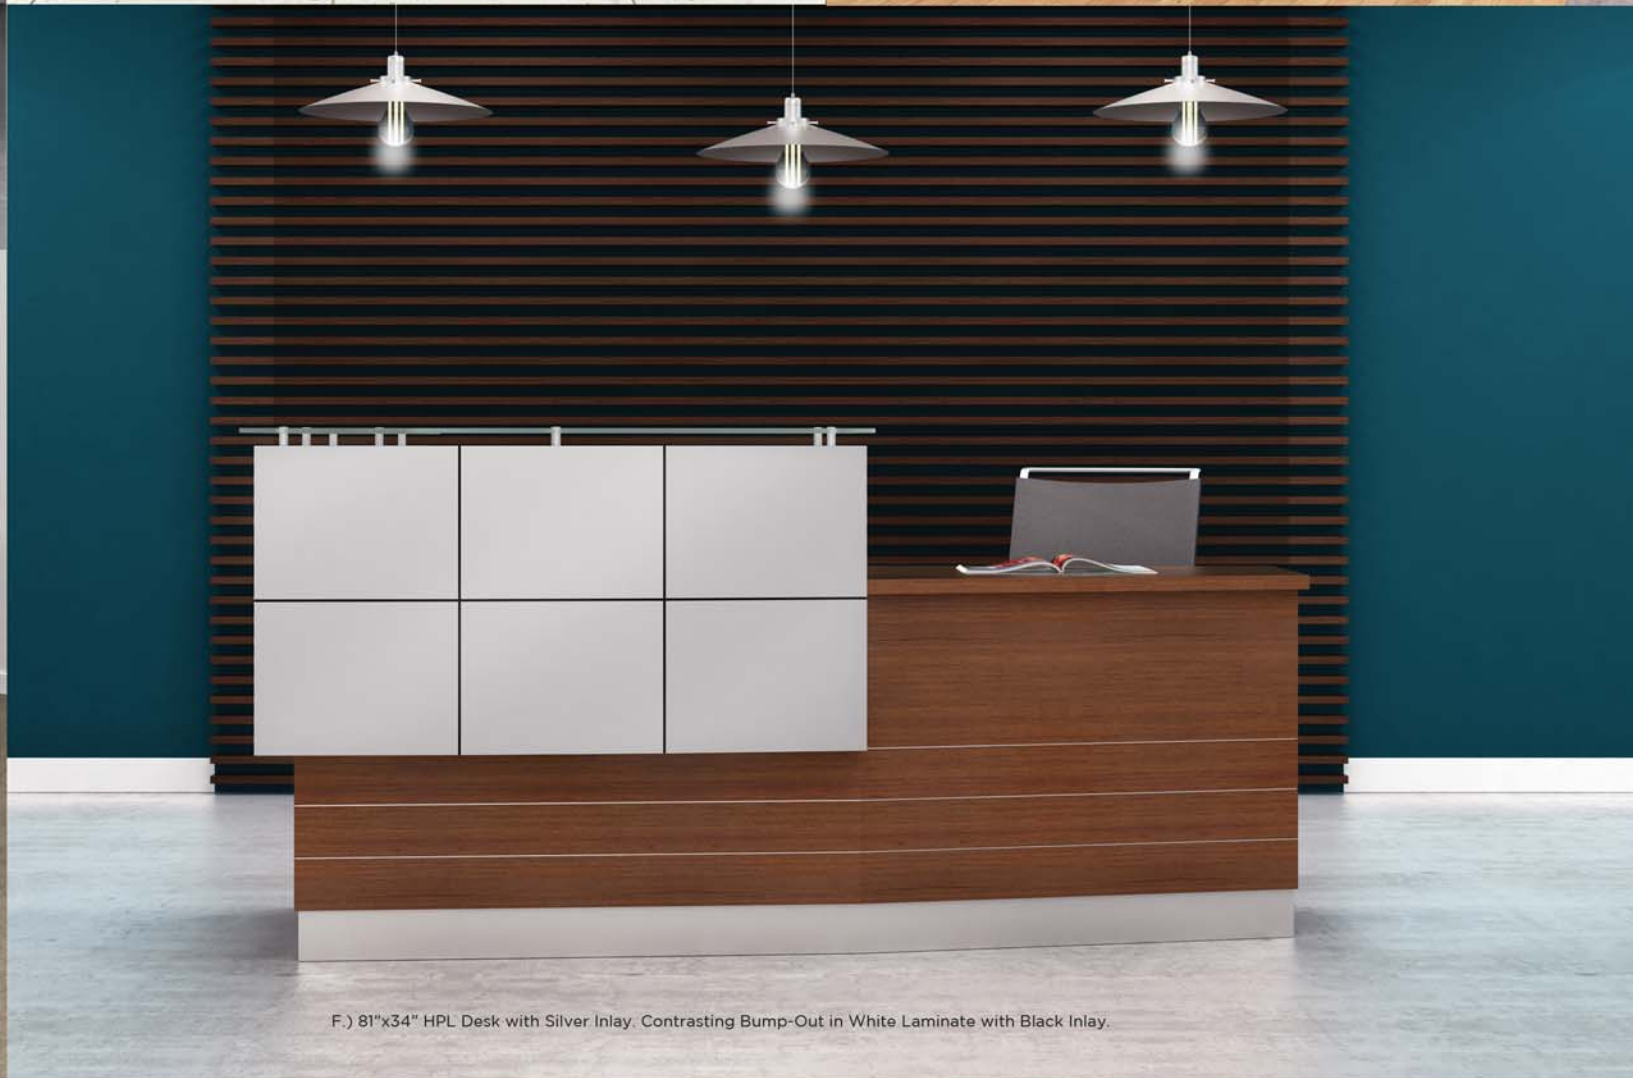

A.) 108" Wood Veneer C-Shape Desk with Quartz Transaction Top

B.) 72"x110" L-Shape Desk in HPL with Wood Veneer Bump-Out

D.) 96"x30" Wood Veneer Desk with Frosted Glass Transaction Top

E.) 120"x118" HPL U-Shape Desk with Corian Work Surface, Frosted Glass Transaction Top & 3-Form Panel

C.) 96"x84" Wood Veneer U-Shape Desk with HPL Bump-out / Transaction Tops

F.) 81"x34" HPL Desk with Silver Inlay. Contrasting Bump-Out in White Laminate with Black Inlay.