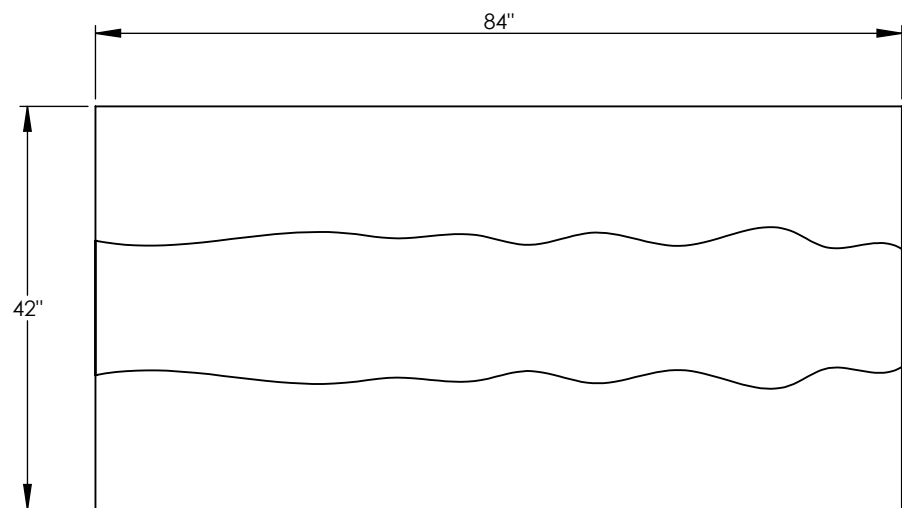

ITEM NO.	PART NUMBER	DESCRIPTION	FINISH	QTY.
1	TOP^117676-01	CUSTOM RIO LAYUP	WALNUT	1
2	5' (60") ANTI-SAG SUPPORT BAR<AS MACHINED>	5' (60") ANTI-SAG SUPPORT BAR	BLACK	2
3	MOD SILVER LEVELER	INCLUDED WITH LEG		4
7	ANGLED LEG BASE (40.75 AT 22 DEG)<AS MACHINED>	ANGLED LEG BASE (LEZZA)	BLACK	4

TOP

FRONT

ISOMETRIC

END VIEW

6845 WEDGWOOD COURT NORTH  
 MAPLE GROVE, MN 55311  
 800-242-2443 : www.nevers.com

PROPRIETARY AND CONFIDENTIAL  
 THE INFORMATION CONTAINED IN THIS DRAWING IS THE  
 SOLE PROPERTY OF NEVERS INDUSTRIES, INC. ANY  
 REPRODUCTION IN PART OR AS A WHOLE WITHOUT  
 WRITTEN PERMISSION IS PROHIBITED  
 NOT RESPONSIBLE FOR OTHER TRADES SCOPE OF WORK

SCALE: 1:20 WEIGHT:

DIMENSIONS ARE IN INCHES

PROJECT NAME:

NEOCON

PRODUCT NO:

117676-01

TITLE:

RIO MADERA

COLLECTION:

LEEZA COLLECTION

SIZE: 42"x84"x42 1/4" QTY: 1

DRAWN: DATE: SALES: CHECKED:

JAMES 5/21/2019 22373 5/21/2019

SALE ORDER: WORK ORDER:

117676 22373

DRAWING NO: REV: SHEET: