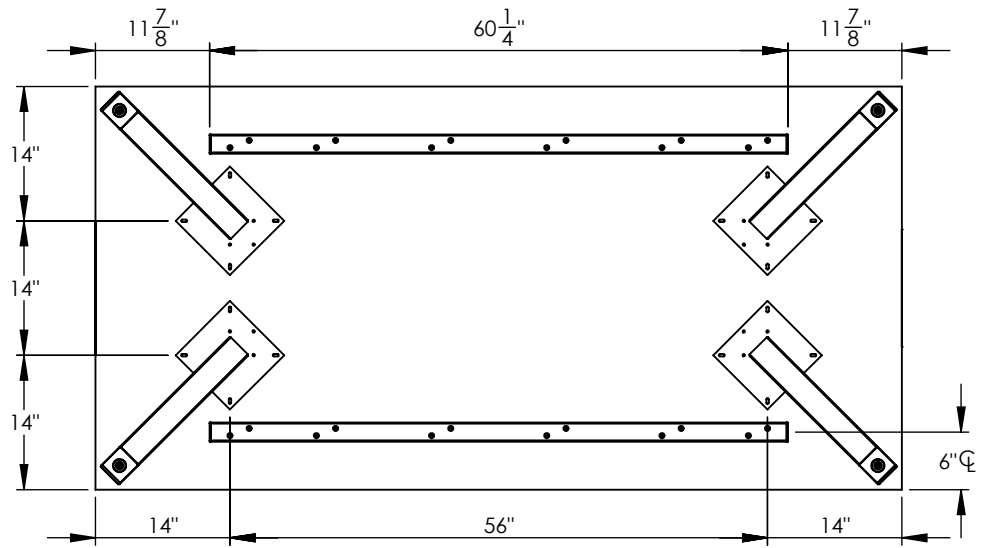

ITEM NO.	PART NUMBER	DESCRIPTION	FINISH	QTY.
1	TOP^117676-01	CUSTOM RIO LAYUP	WALNUT	1
2	5' (60") ANTI-SAG SUPPORT BAR<AS MACHINED>	5' (60") ANTI-SAG SUPPORT BAR	BLACK	2
3	MOD SILVER LEVELER	INCLUDED WITH LEG		4
7	ANGLED LEG BASE (40.75 AT 22 DEG)<AS MACHINED>	ANGLED LEG BASE (LEZZA)	BLACK	4

TOP

FRONT

ISOMETRIC

END VIEW

6845 WEDGWOOD COURT NORTH  
 MAPLE GROVE, MN 55311  
 800-242-2443 : www.nevers.com

PROPRIETARY AND CONFIDENTIAL  
 THE INFORMATION CONTAINED IN THIS DRAWING IS THE  
 SOLE PROPERTY OF NEVERS INDUSTRIES, INC. ANY  
 REPRODUCTION IN PART OR AS A WHOLE WITHOUT  
 WRITTEN PERMISSION IS PROHIBITED  
 NOT RESPONSIBLE FOR OTHER TRADES SCOPE OF WORK

SCALE: 1:20 WEIGHT:

DIMENSIONS ARE IN INCHES

PROJECT NAME:

NEOCON

PRODUCT NO:

117676-01

TITLE:

RIO MADERA

COLLECTION:

LEEZA COLLECTION

SIZE: 42"x84"x42 1/4" QTY: 1

DRAWN: DATE: SALES: CHECKED:

JAMES 5/21/2019 22373 5/21/2019

SALE ORDER: WORK ORDER:

117676 22373

DRAWING NO: REV: SHEET: