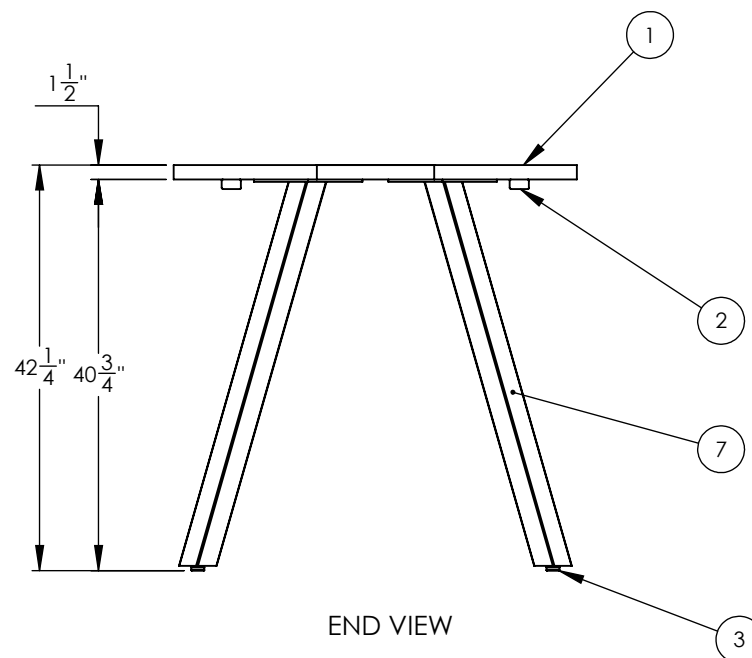

ITEM NO.	PART NUMBER	DESCRIPTION	FINISH	QTY.
1	TOP^117676-01	CUSTOM RIO LAYUP	WALNUT	1
2	5' (60") ANTI-SAG SUPPORT BAR<AS MACHINED>	5' (60") ANTI-SAG SUPPORT BAR	BLACK	2
3	MOD SILVER LEVELER	INCLUDED WITH LEG		4
7	ANGLED LEG BASE (40.75 AT 22 DEG)<AS MACHINED>	ANGLED LEG BASE (LEZZA)	BLACK	4

TOP

FRONT

ISOMETRIC

END VIEW

6845 WEDGWOOD COURT NORTH  
 MAPLE GROVE, MN 55311  
 800-242-2443 : www.nevers.com

PROPRIETARY AND CONFIDENTIAL  
 THE INFORMATION CONTAINED IN THIS DRAWING IS THE  
 SOLE PROPERTY OF NEVERS INDUSTRIES, INC. ANY  
 REPRODUCTION IN PART OR AS A WHOLE WITHOUT  
 WRITTEN PERMISSION IS PROHIBITED  
 NOT RESPONSIBLE FOR OTHER TRADES SCOPE OF WORK

SCALE: 1:20 WEIGHT:

DIMENSIONS ARE IN INCHES

PROJECT NAME:

NEOCON

PRODUCT NO:

117676-01

TITLE:

RIO MADERA

COLLECTION:

LEEZA COLLECTION

SIZE: 42"x84"x42 1/4" QTY: 1

DRAWN: DATE: SALES: CHECKED:

JAMES 5/21/2019 22373 5/21/2019

SALE ORDER: WORK ORDER:

117676 22373

DRAWING NO: REV: SHEET: