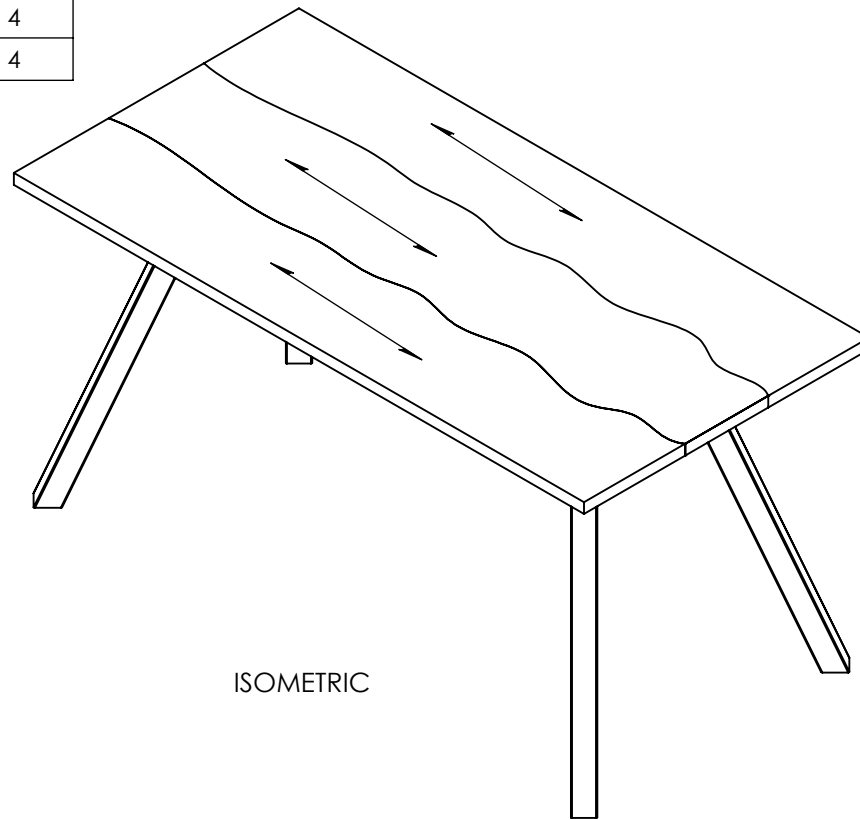

ITEM NO.	PART NUMBER	DESCRIPTION	FINISH	QTY.
1	TOP^117676-01	CUSTOM RIO LAYUP	WALNUT	1
2	5' (60") ANTI-SAG SUPPORT BAR<AS MACHINED>	5' (60") ANTI-SAG SUPPORT BAR	BLACK	2
3	MOD SILVER LEVELER	INCLUDED WITH LEG		4
7	ANGLED LEG BASE (40.75 AT 22 DEG)<AS MACHINED>	ANGLED LEG BASE (LEZZA)	BLACK	4

TOP

FRONT

ISOMETRIC

END VIEW

6845 WEDGWOOD COURT NORTH  
 MAPLE GROVE, MN 55311  
 800-242-2443 : www.nevers.com

PROPRIETARY AND CONFIDENTIAL  
 THE INFORMATION CONTAINED IN THIS DRAWING IS THE  
 SOLE PROPERTY OF NEVERS INDUSTRIES, INC. ANY  
 REPRODUCTION IN PART OR AS A WHOLE WITHOUT  
 WRITTEN PERMISSION IS PROHIBITED  
 NOT RESPONSIBLE FOR OTHER TRADES SCOPE OF WORK

SCALE: 1:20 WEIGHT:

DIMENSIONS ARE IN INCHES

PROJECT NAME:

NEOCON

PRODUCT NO:

117676-01

TITLE:

RIO MADERA

COLLECTION:

LEEZA COLLECTION

SIZE: 42"x84"x42 1/4" QTY: 1

DRAWN: DATE: SALES: CHECKED:

JAMES 5/21/2019 22373 5/21/2019

SALE ORDER: WORK ORDER:

117676 22373

DRAWING NO: REV: SHEET: