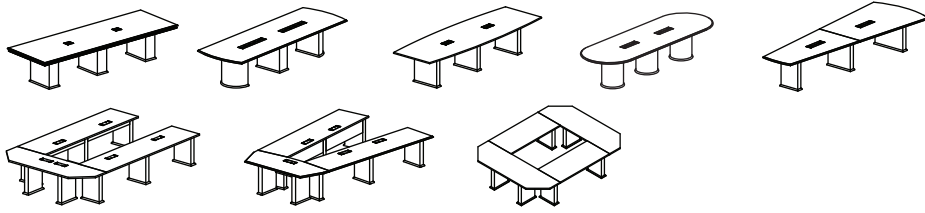

Americana Traditional

Conference Tables