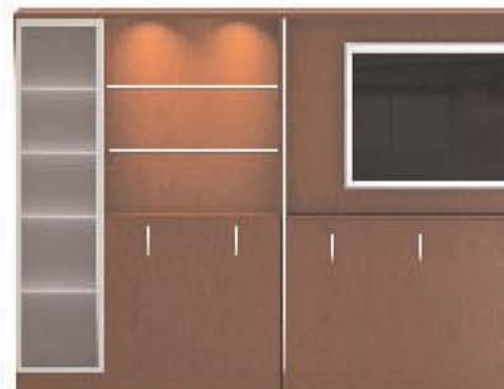

NEVERS®

Americana™ Quick Ship

The Complete Meeting Room in just 20 days.

The Complete Conference Room in 20 days.

Complete Rooms in the Americana Collection of Contemporary and Traditional styles may be requested to ship within 20 working days; **any product, size, edge detail, finish or quantity**, usually without limitation. Most requests for "specials" can also be accommodated to ship within 20 working days.

- Conference Tables** The contemporary collection features tables from 8 to 30 feet in three widths. Multiple shape, base, edge and finish options provide design flexibility. **Quick Ship in 20 Days.**
- Media Walls** Create media walls from Nevers' components for a custom tailored solution without millwork costs or timelines. Use the Nevers media wall system to easily integrate presentation technology. **Quick Ship in 20 Days.**
- Casegoods** Choose the right casegoods for your project from serving and buffet credenzas, hospitality carts and cabinets. Options include shelving, refrigeration, electronics storage and trash/recycling management. **Quick Ship in 20 Days.**
- Lecterns** A simple place for notes or a high tech command center for multimedia presentations: Americana Contemporary lecterns adapt to all presentation styles. Nevers specializes in customizing lecterns to integrate electronics. **Quick Ship in 20 Days.**
- Visual Presentation** Nevers offers the industrys' largest selection of visual board cabinets, white boards and wall works display systems. **Quick Ship in 20 Days.**