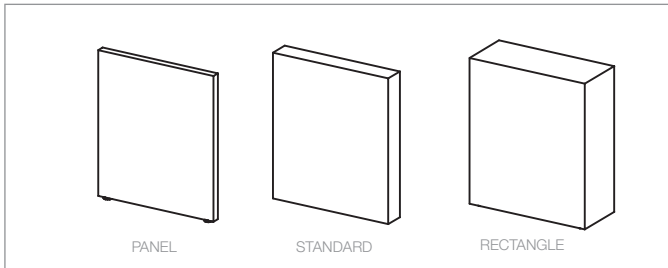

NEVERS

Americana™ Contemporary Conference
ColorCoat Base Options

144" x 48" RECTANGULAR TABLE WITH AB REVERSE BEVEL EDGE, WHITE COLORCOAT INLAY PANEL LEGS AND PLATINUM COLORCOAT TECHNOLOGY CHANNEL, EW ESPRESSO WALNUT TOP FINISH — SHOWN WITH AMERICANA CONTEMPORARY OFFICE ON THE LEFT

120" x 48" BOAT SHAPED TABLE WITH AL LINEAL BEVEL EDGE, WHITE COLORCOAT PLINTH PANEL LEGS AND TECHNOLOGY CHANNEL, NC NATURAL CHERRY TOP FINISH — SHOWN WITH AMERICANA CONTEMPORARY OFFICE ON THE LEFT

96" x 48" ARC RECTANGULAR TABLE WITH AX ARC EDGE, WHITE COLORCOAT PANEL LEGS AND TECHNOLOGY CHANNEL, NC NATURAL CHERRY TOP FINISH— SHOWN WITH AMERICANA CONTEMPORARY OFFICE IN THE LEFT AND RIGHT OFFICES

Americana Contemporary Conference

ColorCoat Bases

INLAY

PLINTH

STANDARD

METAL

ColorCoat Finishes

INLAY / PLINTH / STANDARD