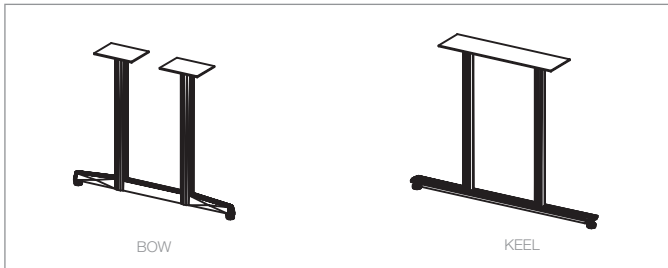

Americana Contemporary Conference

ColorCoat Bases

INLAY

PLINTH

STANDARD

METAL

ColorCoat Finishes

INLAY / PLINTH / STANDARD

NEVERS® | Offices & Collaborative Spaces™

14125 21st Avenue North, Minneapolis, Minnesota 55447
P: 763.553.1632 | 800.242.2443 | F: 763.553.1770 | 800.258.5591
www.nevers.com